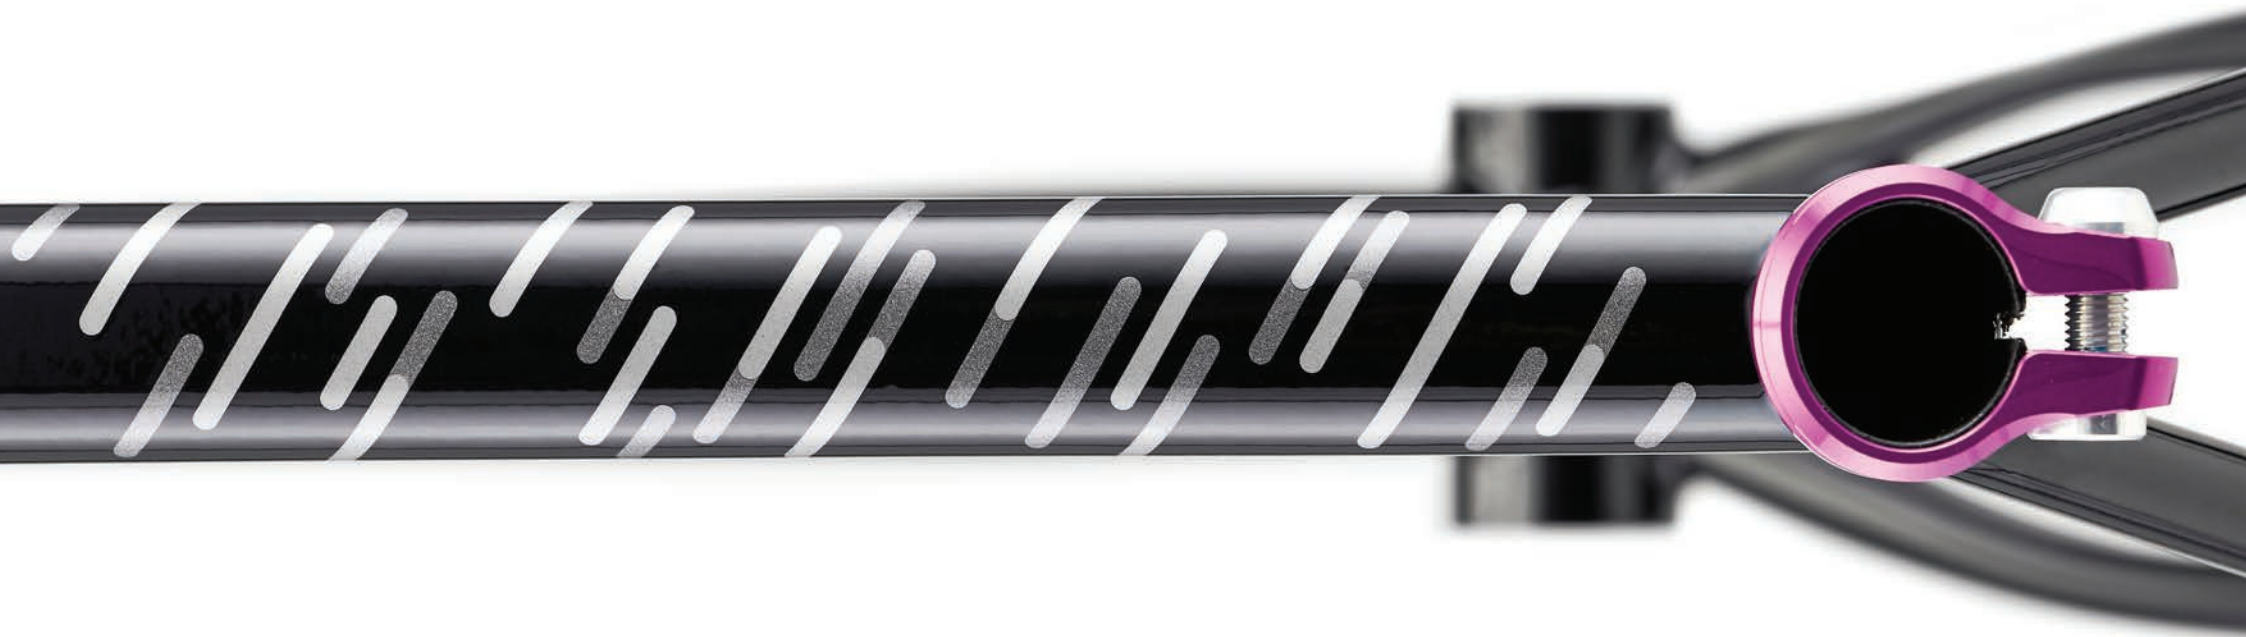

//

SECAN - BLACK

PHOTO GALLERY

FRAMESET

SECAN

//

CUSTOM TUBING FOR
FAIRLIGHT

FULL BIKE EXAMPLE 1

SHIMANO GRX800 2X - WITH HUNT CARBON WHEEL UPGRADE

FULL BIKE EXAMPLE 2

SRAM FORCE & EAGLE ETAP CUSTOM BUILD - EMAIL FOR PRICING

FIT FUNCTION FORM

mail@fairlightcycles.com

 **FAIRLIGHT**